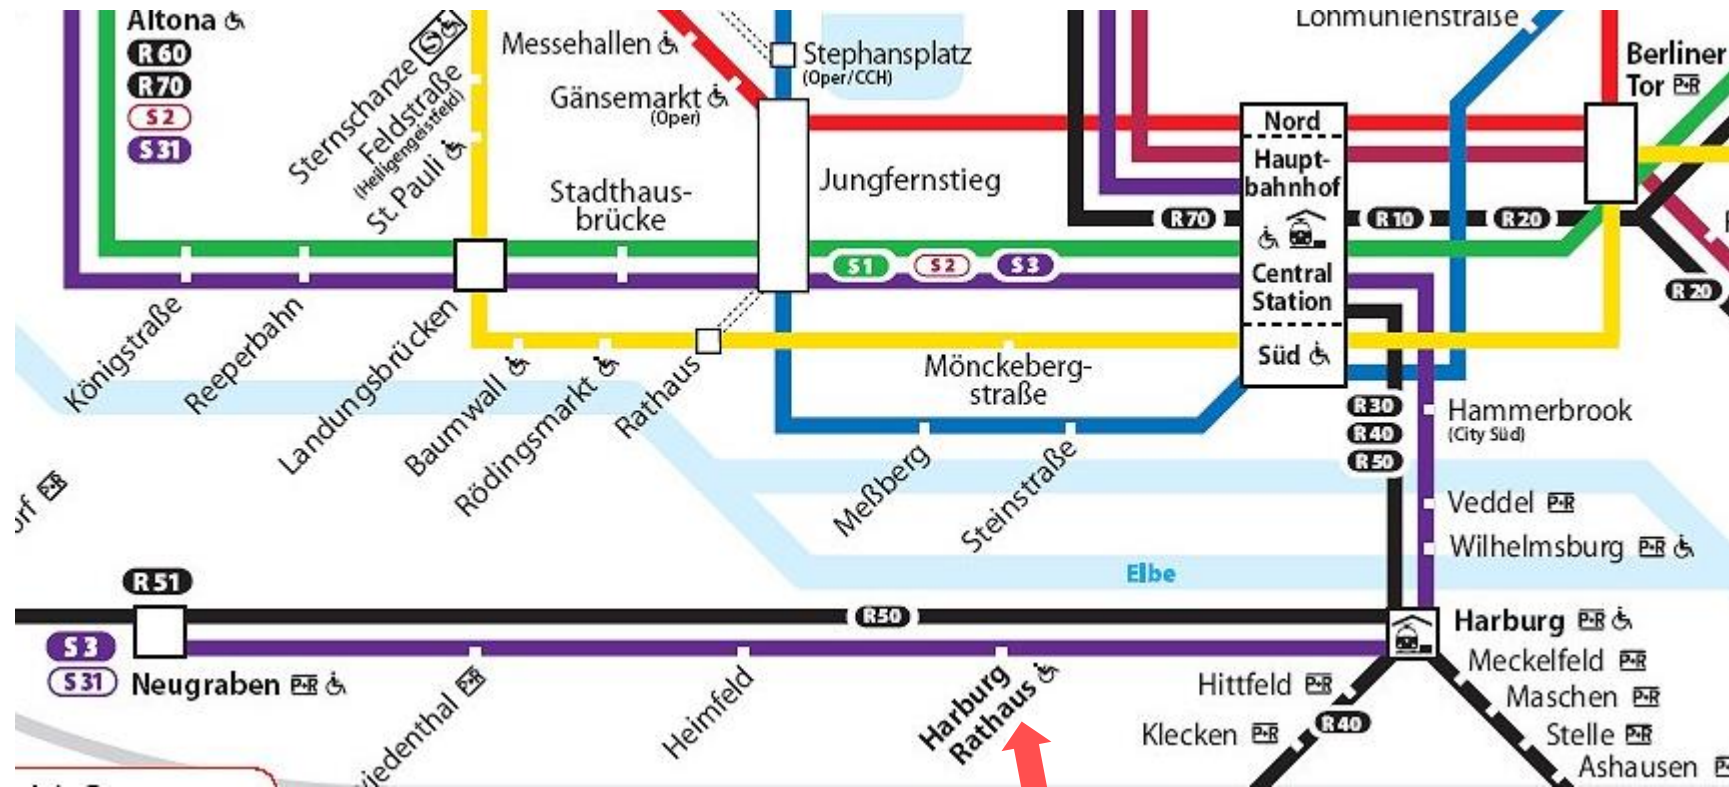

Lageplan und Anfahrtsplan:
<https://www.tuhh.de/tuhh/tu-hamburg/campus.html>

ANFAHRT

- per Fernbahn: Bahnhof Hamburg-Harburg
- per HVV: Linie S3 oder S31 (HH-Hbf - Neugraben)
Station Harburg Rathaus oder Heimfeld
- per Auto: BAB-Anschlüsse A 7 (Heimfeld) und A 1 (Harburg),
A 253 (Neuland/Harburg-Hafen)

Walking from Main Campus to Institute

Time to walk: ~ 18 minutes

Walking from S-Bahn to Institute

Time to walk: ~ 11 minutes

Taking the S-Bahn from Hamburg City

Closest S-Bahn Station is „Harburg Rathaus“

Linie S3 or S31
 Direction to Neugraben, Stade, Buxtehude or Harburg Rathaus

Hotels in Hamburg –Harburg

very close to TUHH, mostly in walking distance

Hotel Panorama Hamburg

Harburger Ring 8-10, 21073 Hamburg
Phone +49 40 76695 0, Email: info@panoramaharburg.de
www.panorama-harburg.de